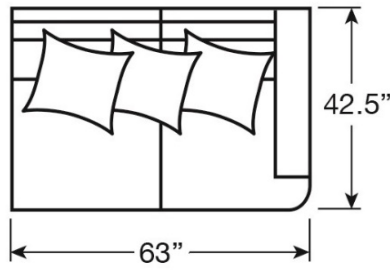

Overall: 27.5W x 42.5D x 34H

Seat: 17H Inside: 27.5W x 24.5D

(2) 20" Lux Down Throw Pillows

Standard Features: Ultra Down Seat Cushions and Blend Down Back Cushions

LEXINGTON
HOME BRANDS

As Shown:

Also Available:

-52L

-52R

-51A

-53L

-51CR

-53R

-53RCR

-53LCR