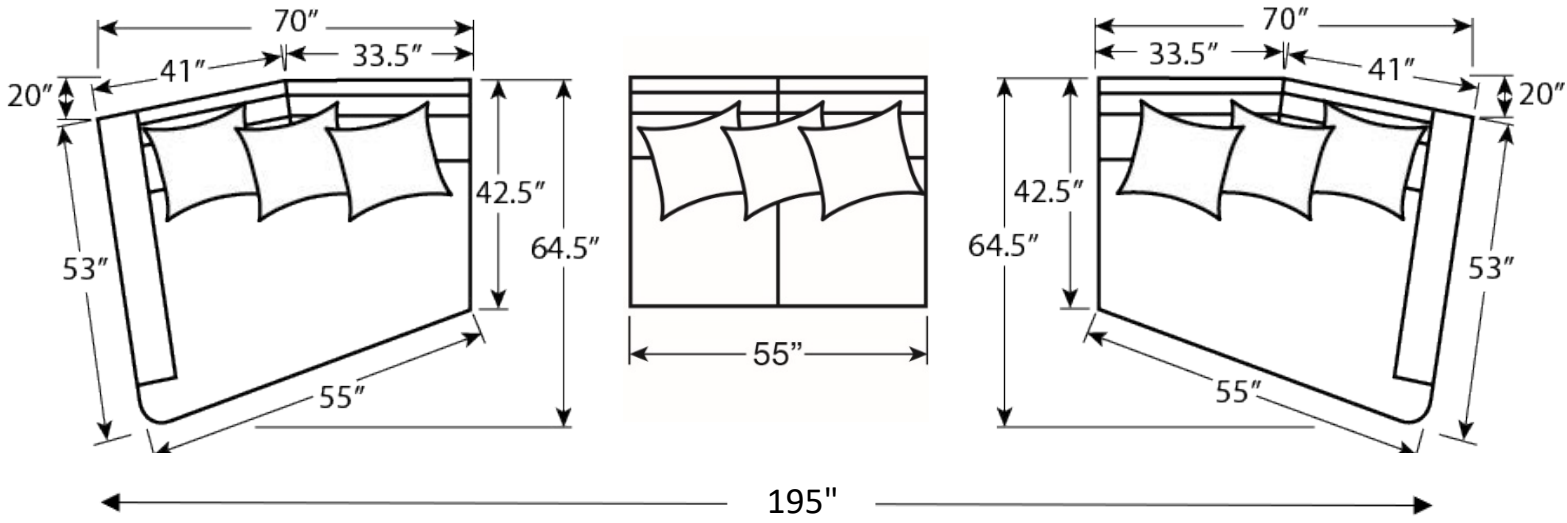

Overall: 27.5W x 42.5D x 34H

Seat: 17H Inside: 27.5W x 24.5D

(2) 20" Lux Down Throw Pillows

Standard Features: Ultra Down Seat Cushions and Blend Down Back Cushions

LEXINGTON
HOME BRANDS

As Shown:

Also Available: