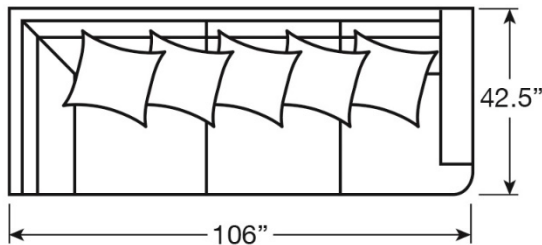

Overall: 27.5W x 42.5D x 34H

Seat: 17H Inside: 27.5W x 24.5D

(2) 20" Lux Down Throw Pillows

Standard Features: Ultra Down Seat Cushions and Blend Down Back Cushions

LEXINGTON
HOME BRANDS

As Shown:

Also Available:

-52L

-52R

-51A

-53L

-51CR

-53R

-53RCR

-53LCR