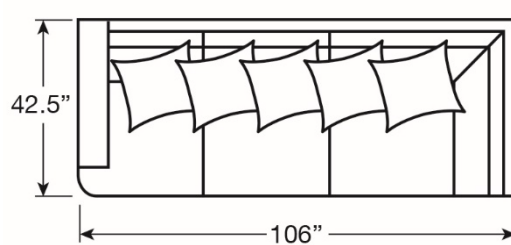

Overall: 27.5W x 42.5D x 34H

Seat: 17H Inside: 27.5W x 24.5D

(2) 20" Lux Down Throw Pillows

Standard Features: Ultra Down Seat Cushions and Blend Down Back Cushions

LEXINGTON
HOME BRANDS

As Shown:

Also Available:

-52L

-52R

-51A

-53L

-51CR

-53R

-53RCR

-53LCR