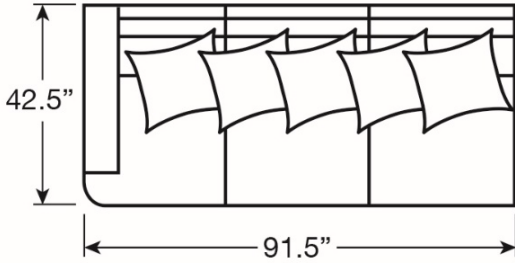

Overall: 27.5W x 42.5D x 34H

Seat: 17H Inside: 27.5W x 24.5D

(2) 20" Lux Down Throw Pillows

Standard Features: Ultra Down Seat Cushions and Blend Down Back Cushions

LEXINGTON
HOME BRANDS

As Shown:

Also Available:

-52L

-52R

-51A

-53L

-51CR

-53R

-53RCR

-53LCR