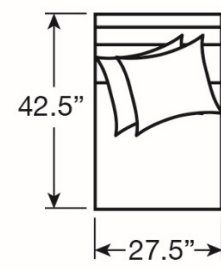

Seat: 17W Inside: 83.5W 24.5D

(5) 20" Lux Down Throw Pillows

7295-53L LEFT ARM FACING SOFA

Overall: 91.5W 42.5D 34H Arm: 23H

Seat: 17W Inside: 83.5W 24.5D

(5) 20" Lux Down Throw Pillows

7295-51A ARMLESS CHAIR

Overall: 27.5W x 42.5D x 34H

Seat: 17H Inside: 27.5W x 24.5D

(2) 20" Lux Down Throw Pillows

Standard Features: Ultra Down Seat Cushions and Blend Down Back Cushions

LEXINGTON
HOME BRANDS

As Shown:

Also Available:

-52L

-52R

-51A

-53L

-51CR

-53R

-53RCR

-53LCR