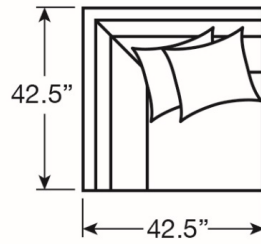

Overall: 27.5W x 42.5D x 34H

Seat: 17H Inside: 27.5W x 24.5D

(2) 20" Lux Down Throw Pillows

Standard Features: Ultra Down Seat Cushions and Blend Down Back Cushions

LEXINGTON
HOME BRANDS

As Shown:

Also Available:

-52L

-52R

-51A

-53L

-51CR

-53R

-53RCR

-53LCR