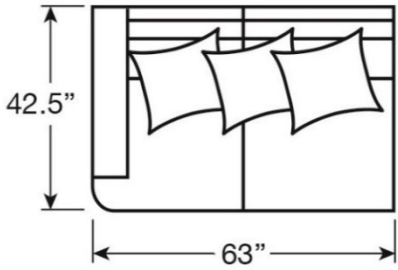

Overall: 27.5W x 42.5D x 34H

Seat: 17H Inside: 27.5W x 24.5D

(2) 20" Lux Down Throw Pillows

Standard Features: Ultra Down Seat Cushions and Blend Down Back Cushions

LEXINGTON
HOME BRANDS

As Shown:

Also Available:

-52L

-52R

-51A

-53L

-51CR

-53R

-53RCR

-53LCR