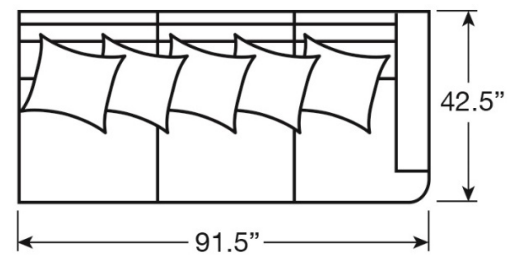

Overall: 27.5W x 42.5D x 34H

Seat: 17H Inside: 27.5W x 24.5D

(2) 20" Lux Down Throw Pillows

Standard Features: Ultra Down Seat Cushions and Blend Down Back Cushions

LEXINGTON
HOME BRANDS

As Shown:

Also Available:

-52L

-52R

-51A

-53L

-51CR

-53R

-53RCR

-53LCR